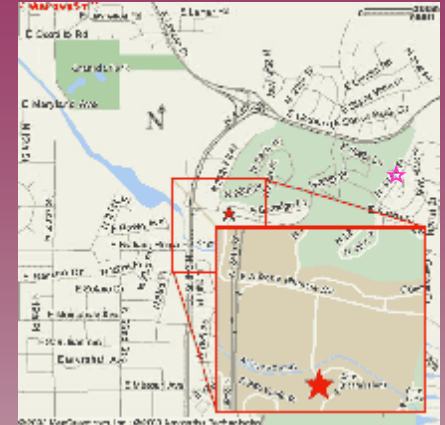

Payment Method: _____

Student ID (if applicable): _____

**The Formal Dining Room at
The Wrigley Mansion
2501 E. Telawa Trail
Phoenix, AZ 85016**

Driving Directions:

101 E toward Phoenix.
It will connect at the Piestewa/
Squaw Pkwy (I - 51 S).
Go south to Glendale Ave. and
exit; turn left heading east on
Glendale. At 24th St., turn right.
Head south to; Biltmore Circle
turn left. Take second right into
National Bank of Arizona parking
lot. Pass bank and go over the
White Canal Bridge. Follow
arrows to self or valet parking.